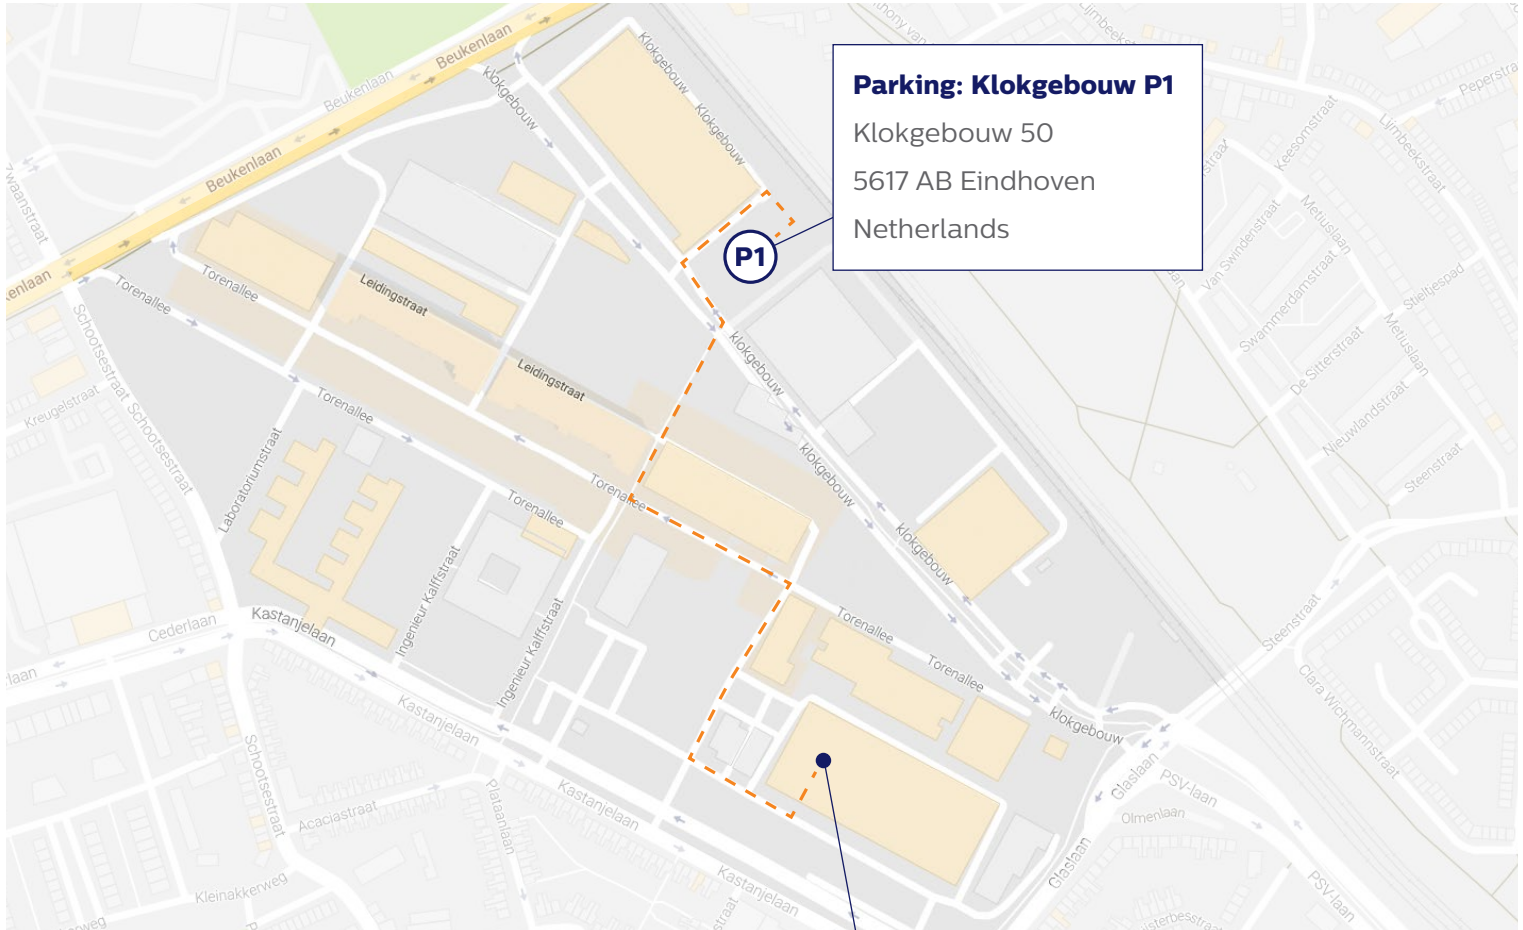

# Route to Micro-assembly factory

**Parking: Klokgebouw P1**

Klokgebouw 50  
5617 AB Eindhoven  
Netherlands

**Micro-assembly factory**

**Philips Innovation Services**

**The Greenhouse**

Kastanjelaan 400, Building Microlab  
5616 LZ Eindhoven  
Netherlands